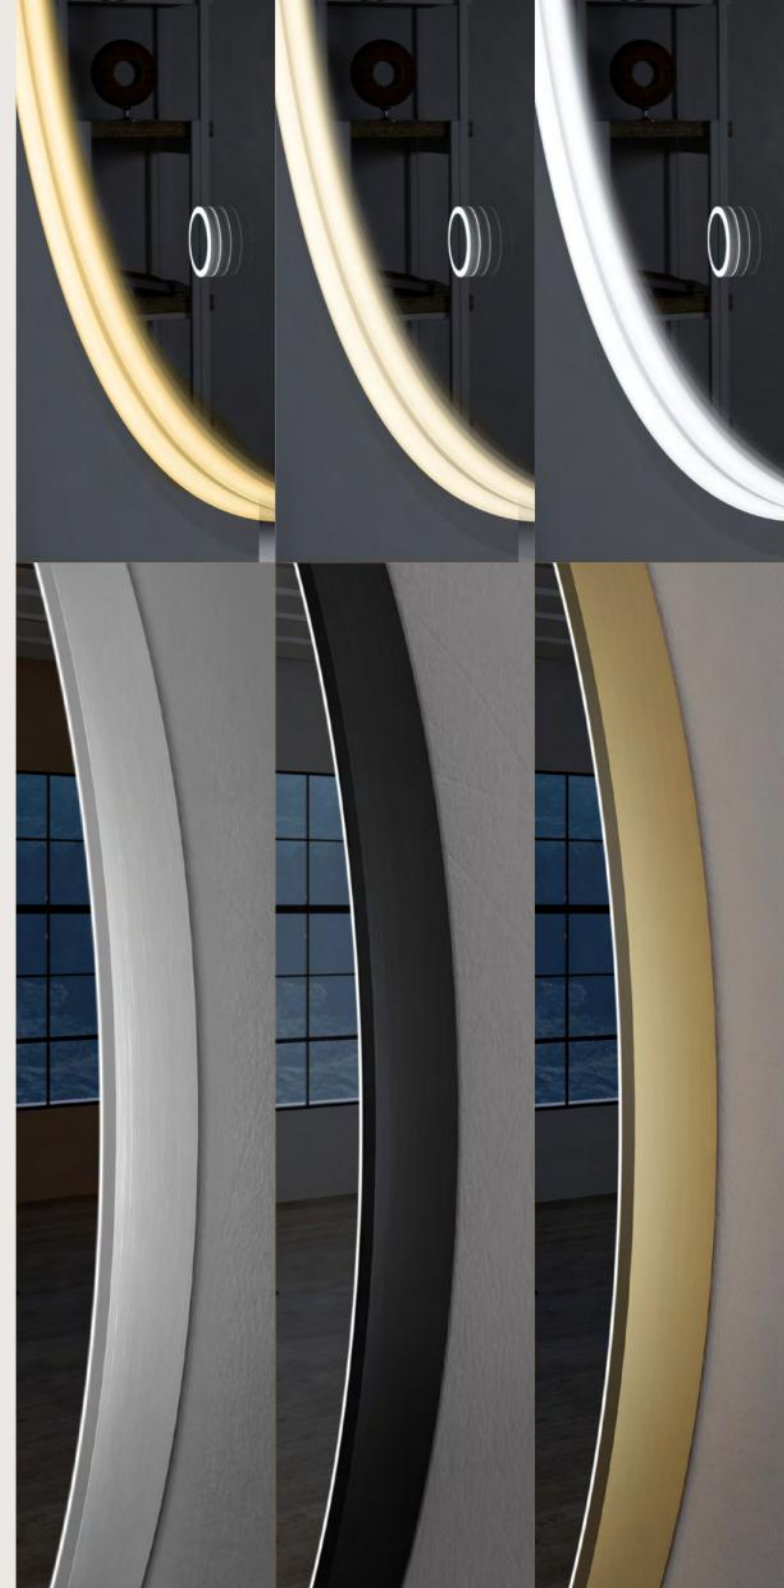

MIRROR
LED

by TervisGroup

Lens

Ø 60

91048060060
91049060060
91050060060

Ø 80

91048080080
91049080080
91050080080

Ø 100

91048100100
91049100100
91050100100

■ Color Silver
■ Color Black
■ Color Gold